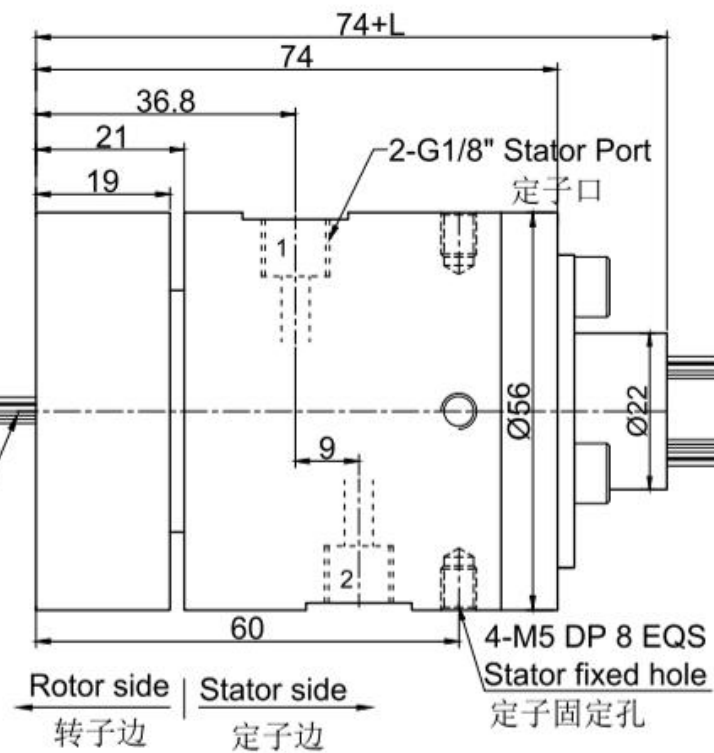

2-G1/8" Rotor Port  
转子口

Rotor wires  
转子出线

$74+L$

$74$

$36.8$

$21$

$19$

$60$

Rotor side

Stator side

转子边

定子边

4-M5 DP 8 EQS

Stator fixed hole

定子固定孔

2-G1/8" Stator Port